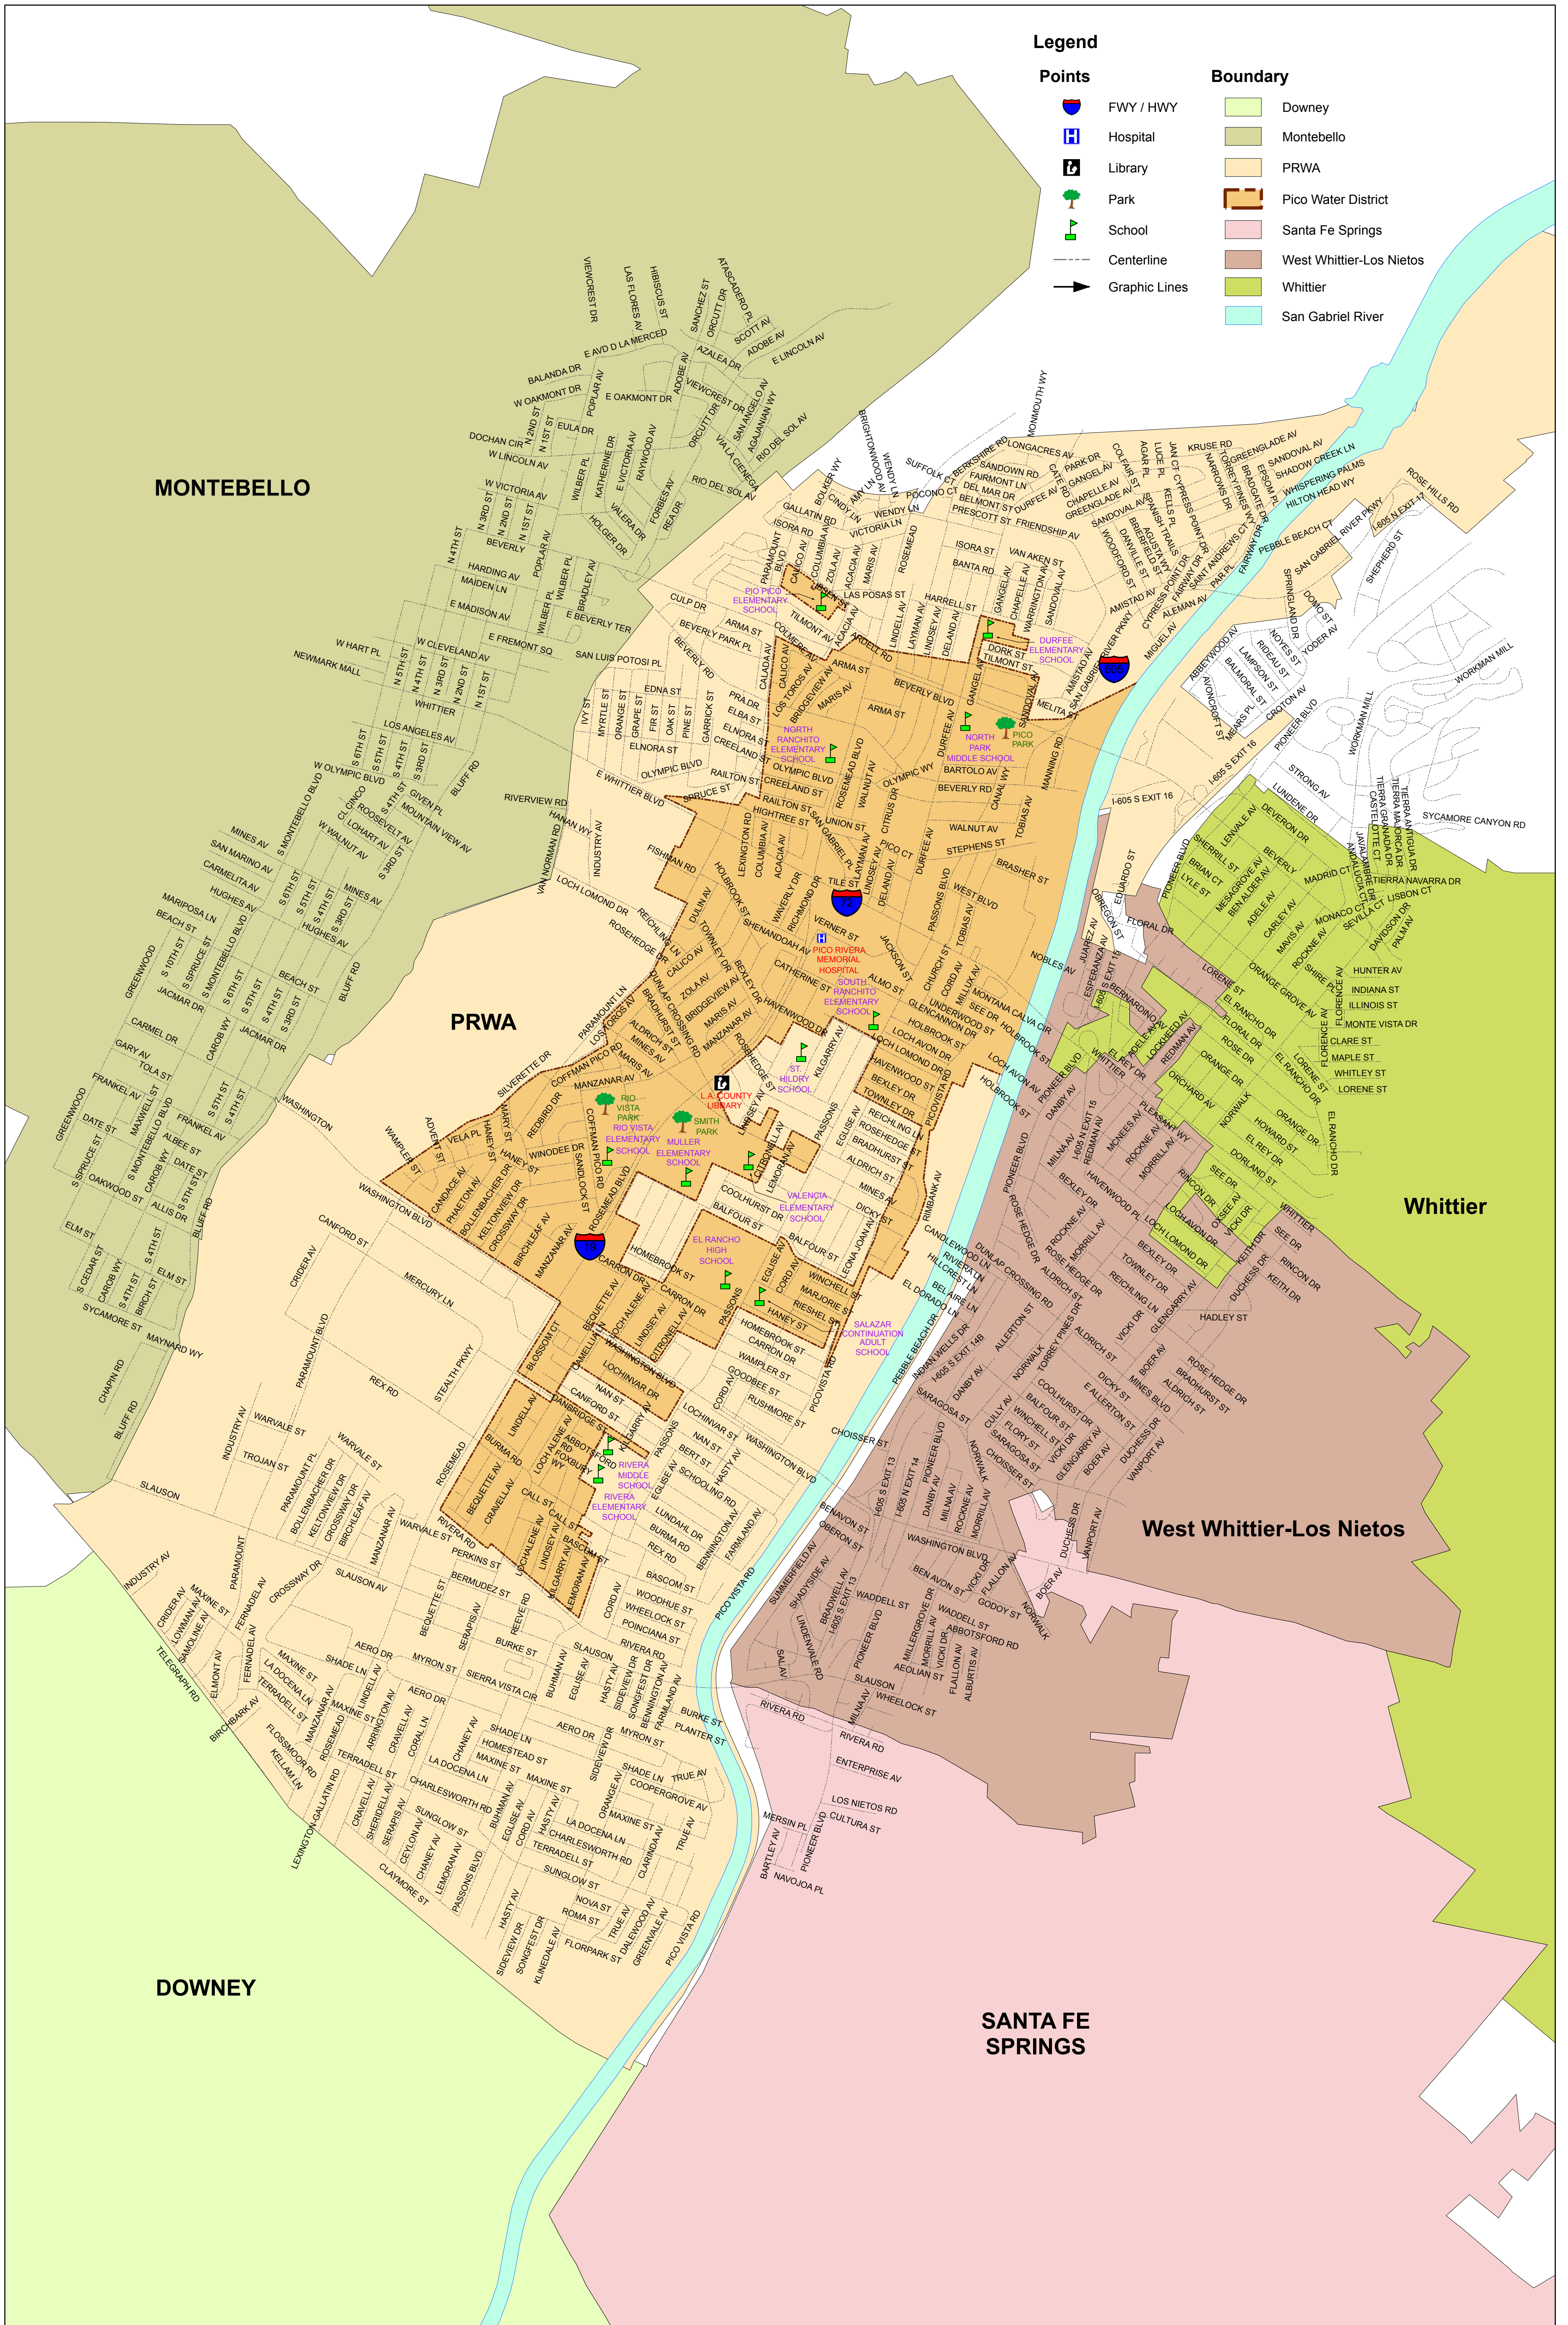

# PICO WATER DISTRICT - SERVICE AREA MAP

## Legend

### Points

- FWY / HWY
- Hospital
- Library
- Park
- School
- Centerline
- Graphic Lines

### Boundary

- Downey
- Montebello
- PRWA
- Pico Water District
- Santa Fe Springs
- West Whittier-Los Nietos
- Whittier
- San Gabriel River